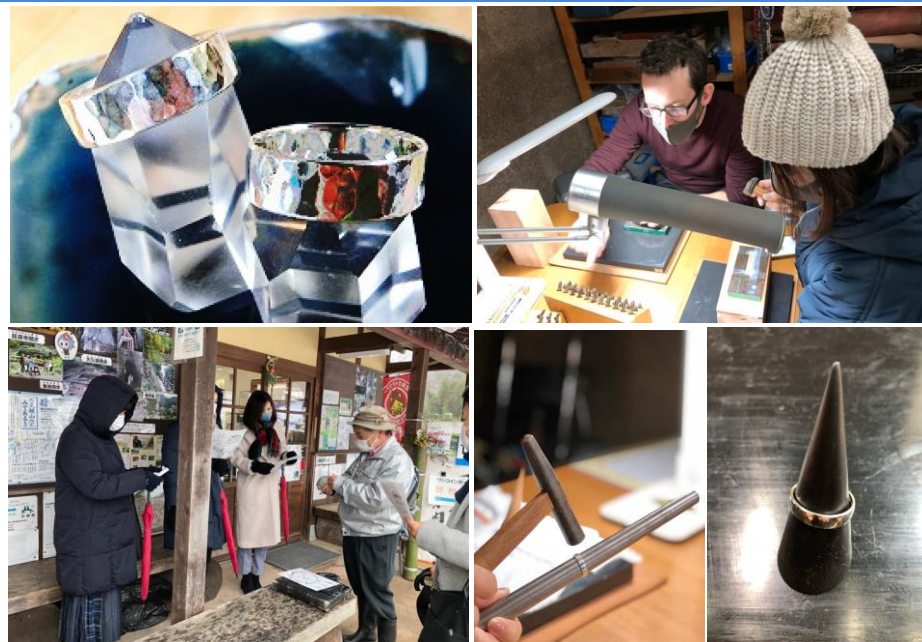

### ③ Visit Iwami Ginzan and make your own unique silver ring with a local silver craftsman

Oda City/Shimane/Japan

#### Tour overview:

Create your own personalized silver ring together with a local craftsman at Iwami Ginzan, one of Japan's oldest and most glorious silver mining areas. First, think of a message to inscribe inside your ring. Then, join a local silver craftsman at his atelier, where you will be able to design a silver ring shaped upon your taste, using the local silver. After making your ring, take a guided walking tour of the beautifully preserved town, while the craftsman refines your ring. Go back to the atelier for a final brush up and receive your personalized souvenir made of silver, which is thought to help bringing success to people who wear it, just as it brought prosperity to this ancient town. ※Working with sandpaper may cause your hands to get dirty.

#### Precautions against the spread of Covid19 infection:

Small group of maximum 4 participants, social distancing during tour and ring making experience.